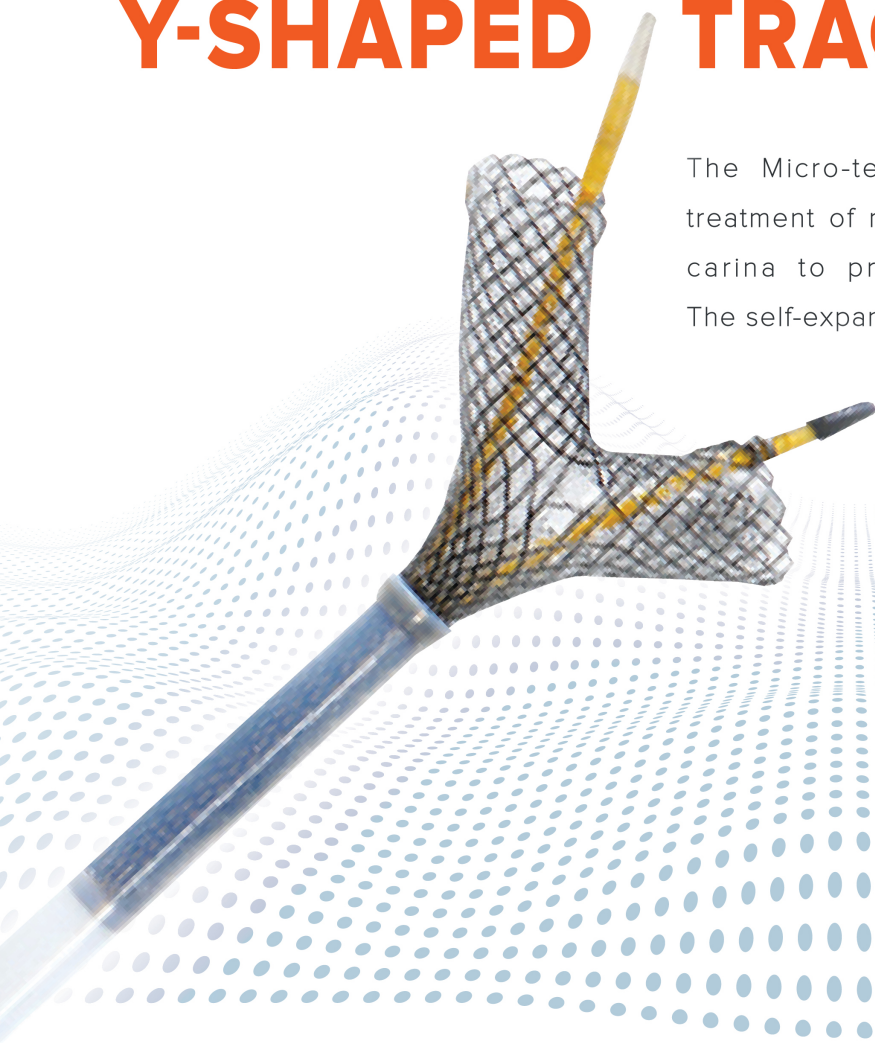

SELF-EXPANDING TRACHEAL STENT SYSTEM **Y-SHAPED TRACHEAL STENT**

The Micro-tech Y-shaped Tracheal Stent aids in the treatment of malignant neoplasms in the Tracheobronchial carina to provide relief to patients with strictures. The self-expanding design allows for ease of deployment.

KEY BENEFITS

← **SILICONE COVERING**

The Y-Stent comes with a thin silicone covering to maximize airway space while preventing tissue ingrowth.

← **LOW-PROFILE DELIVERY SYSTEM**

The low profile of the delivery system allows for ventilation during positioning.